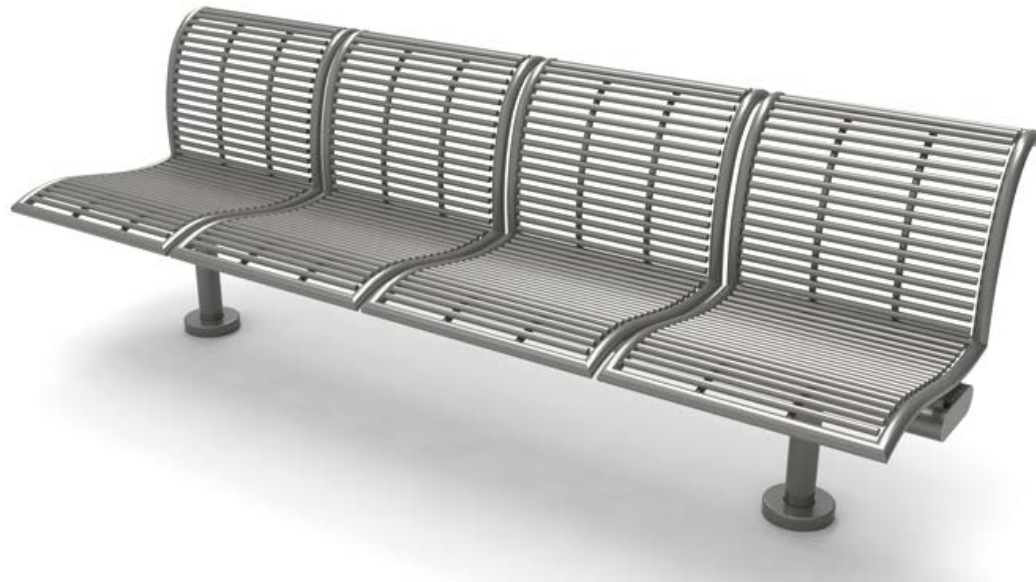

Out Door Benches

Existing benches

96 existing benches on campus

16 of which have commemorative plaques

Presidio Bench

Powder coated steel construction.

Bronze finish will match existing tables and chairs on campus.

Open slats to reduce water and debris accumulation.

Interchangeable parts will allow us to add commemorative benches in the future.

Commemorative Benches

One seat will have the tubes notched so that the plaque is recessed into the surface of the bench.

Commemorative plaques can be machined in bronze (what we have now) or etched into bronze or steel.